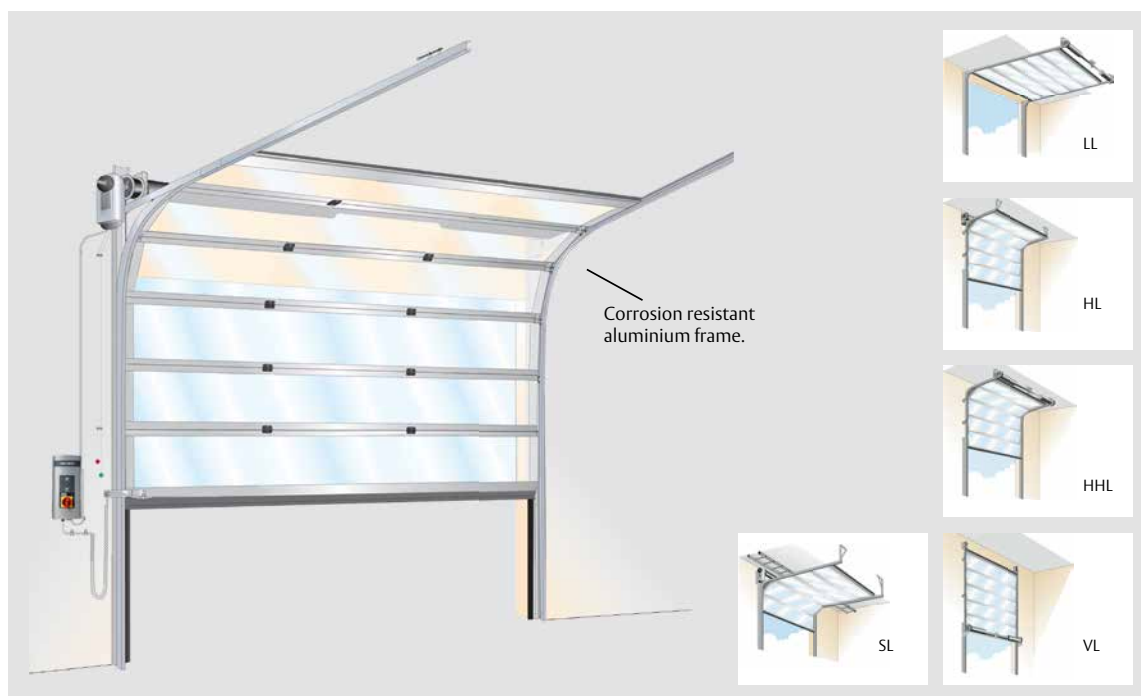

Dimensional specifications