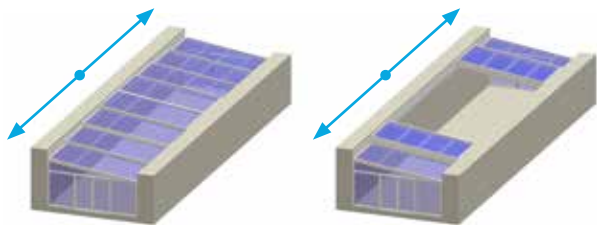

N/A

50% Opening

80% Opening

SKYLIGHT ROOFS SUNROOF

SunRoof horizontal retractable skylights are designed for spans of up to 6m (20'), perfect for cafes, restaurants and patios. Your enclosed spaces are no longer limited to being indoors spaces only, open it and there is nothing left between you and the blue sky with support free visual opening roof lights. SunRoof, horizontal retractable skylights are manufactured to sites specific and user needs.

*SunRoof Skylights are not recommended in snowy areas.

RH

SolaGlide Retractable
Skylights

Max Width	: 6m (20')
Max Length	: 60m (196')
Opening	: 50% to 80%
Operation	: Motorized or Manual
Glazing	: PC or Glass