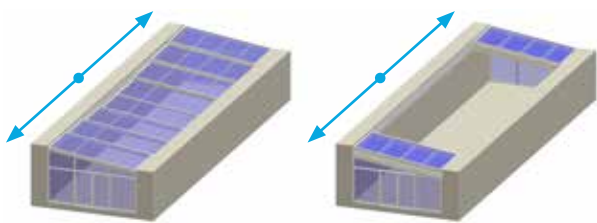

N/A

50% Opening

80% Opening

SKYLIGHT ROOFS SUNROOF

SunRoof horizontal retractable skylights are designed for spans of up to 6m (20'), perfect for cafes, restaurants and patios. Your enclosed spaces are no longer limited to being indoors spaces only, open it and there is nothing left between you and the blue sky with support free visual opening roof lights. SunRoof, horizontal retractable skylights are manufactured to sites specific and user needs.

*SunRoof Skylights are not recommended in snowy areas.

RH

SolaGlide Retractable
Skylights

Max Width	: 6m (20')
Max Length	: 60m (196')
Opening	: 50% to 80%
Operation	: Motorized or Manual
Glazing	: PC or Glass